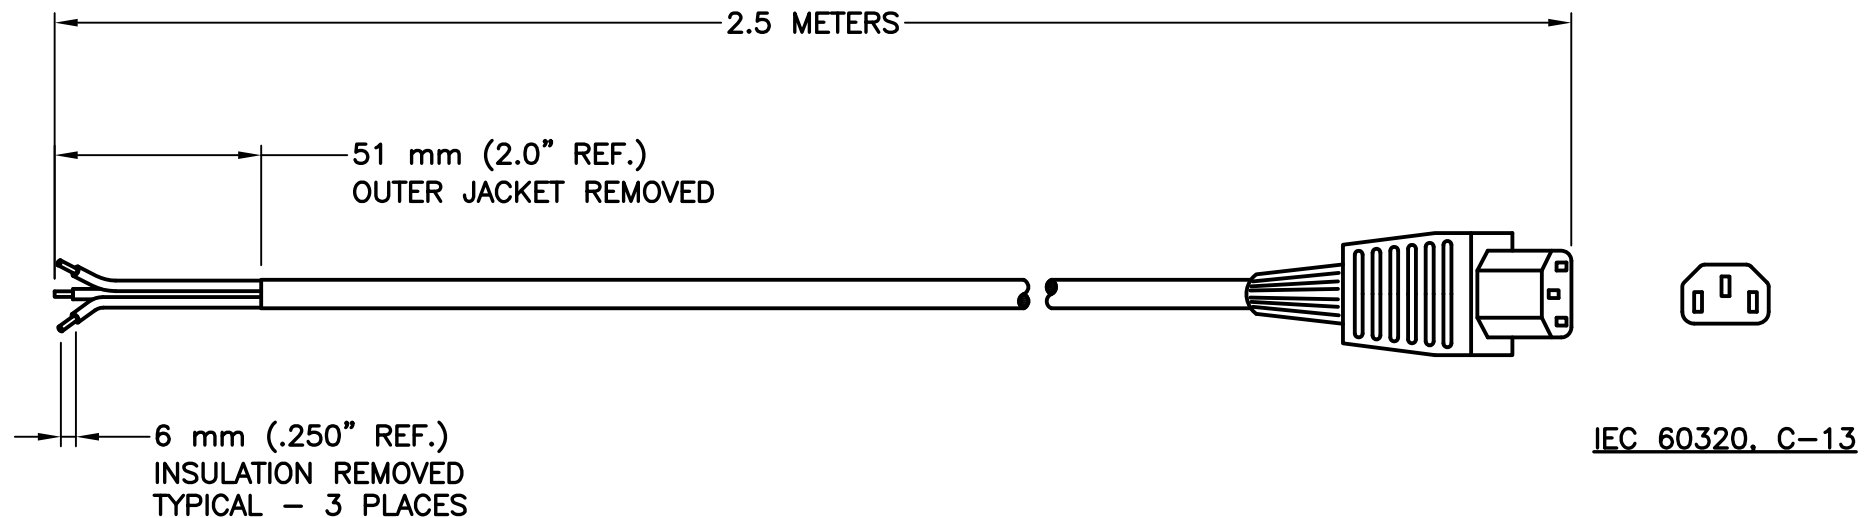

CAT. No.

98575

ACCESSORY POWER SUPPLY CORD SET, IEC-60320 C-13 CONNECTOR, 13A-250V, 16/3 AWG, SJTO, 105°C CORDAGE, 2.5 METERS LONG, ROJ=2 IN. STRIP=1/4 IN. BLACK.

APPROVALS	C-UL-US (UL/CSA) <input checked="" type="checkbox"/>
CERTIFICATIONS	ROHS <input checked="" type="checkbox"/> REACH <input checked="" type="checkbox"/>
STANDARDS	IEC 60320 <input checked="" type="checkbox"/>

SPECIFICATIONS:

1. OVERALL LENGTH: 2.5 METERS
2. CONDUCTORS: 16 AWG X 3
3. JACKET: SJTO, 105°C, BLACK
4. PLUG: NONE
5. CONNECTOR: IEC 60320 C-13, STRAIGHT, BLACK
6. RATED: 13 AMPERE 250 VOLT

International Configurations, Inc. P.O. Box 3374 Enfield, Connecticut 06083 TEL (860)749-6380 FAX (860)749-2985